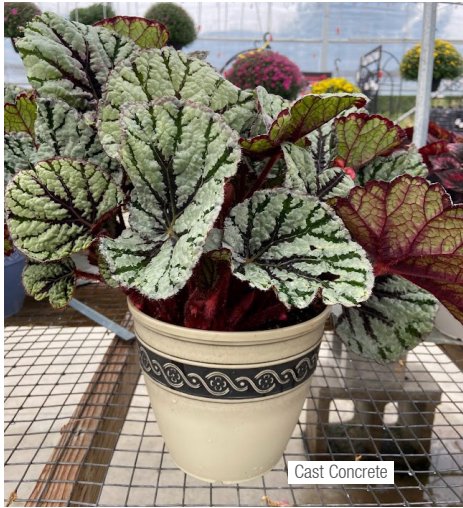

# - PLANTERS -

Stone dust is blended with resin and silicon for a more durable and high quality look and feel. Indoor/outdoor use - UV treated - Has drainage holes.  
8" wide x 7" tall  
10" wide x 8.5" tall  
13" wide x 11" tall